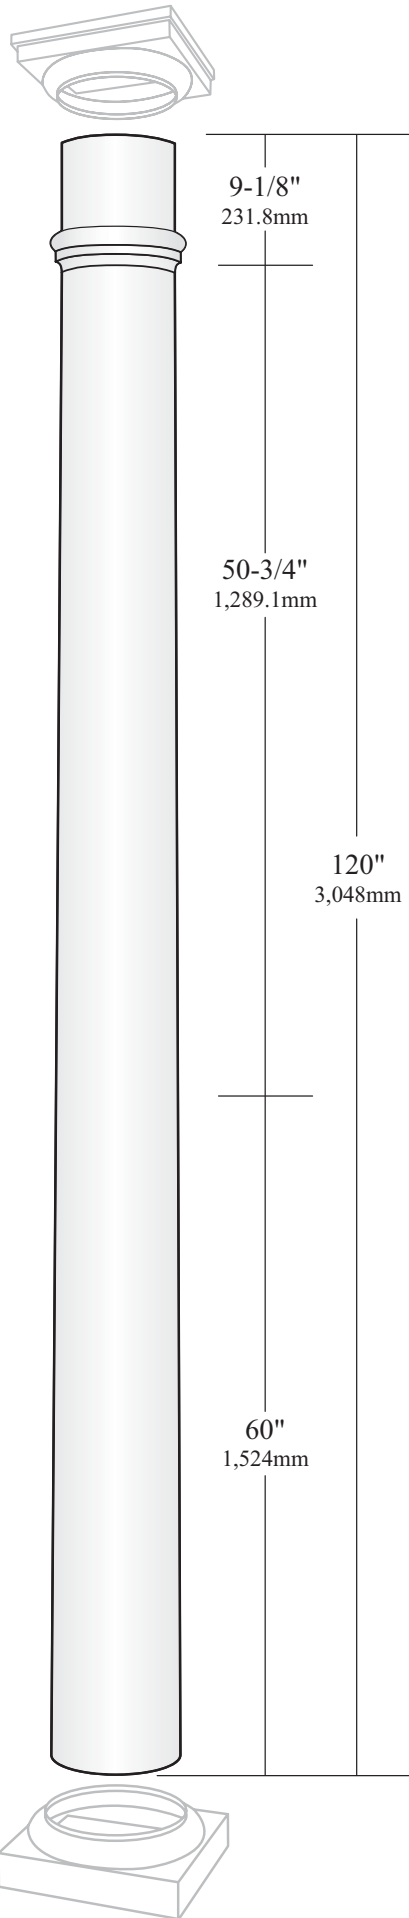

Dimensions and tolerances contained on drawings and figures are for reference only and may not encompass total allowable and approved dimensional variations.

DOCUMENT TITLE		8" x 9' Straight Vinyl Round Column		
This drawing is the property of Fairway Vinyl Systems. Any hard copy of this drawing may not be current. This document and or images contained within may not be reproduced in publication format without express written consent of Fairway Vinyl Systems. Drawings may not be to scale.		FAIRWAY VINYL SYSTEMS		
P.O. Box 37 Mount Joy, Pa 17552		UCM REF#	PPRC 400120 P1	REV 1
SCALE	SHEET#	DRAWN BY	DATE	
	1 of 1	FVS	7-25-08	

Dimensions and tolerances contained on drawings and figures are for reference only and may not encompass total allowable and approved dimensional variations.

DOCUMENT TITLE		8" x 9' Tapered Vinyl Round Column		
This drawing is the property of Fairway Vinyl Systems. Any hard copy of this drawing may not be current. This document and or images contained within may not be reproduced in publication format without express written consent of Fairway Vinyl Systems. Drawings may not be to scale.		FAIRWAY VINYL SYSTEMS		
P.O. Box 37 Mount Joy, Pa 17552		UCM	REF#	REV
		inch/mm	PPRC 400125 P1	1
SCALE	SHEET#	DRAWN BY	DATE	
1 of 1		EVS	7-28-08	

Dimensions and tolerances contained on drawings and figures are for reference only and may not encompass total allowable and approved dimensional variations.

DOCUMENT TITLE		8" x 10' Tapered Vinyl Round Column		
This drawing is the property of Fairway Vinyl Systems. Any hard copy of this drawing may not be current. This document and or images contained within may not be reproduced in publication format without express written consent of Fairway Vinyl Systems. Drawings may not be to scale.		FAIRWAY VINYL SYSTEMS		
P.O. Box 37 Mount Joy, Pa 17552		UCM	REF#	REV
		inch/mm	PPRC 400130 P1	1
SCALE	SHEET#	DRAWN BY	DATE	
	1 of 1	EVS	7-28-08	