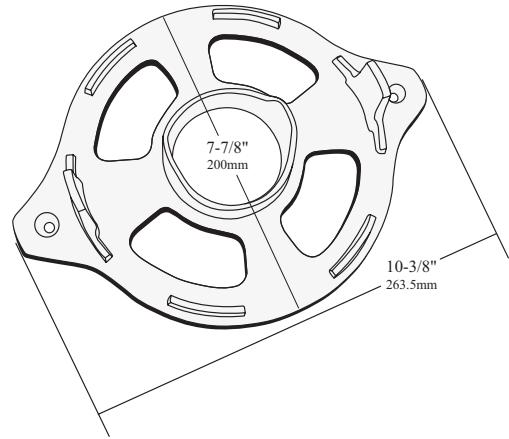

Dimensions and tolerances contained on drawings and figures are for reference only and may not encompass total allowable and approved dimensional variations.

DOCUMENT TITLE		8" x 9' Straight Vinyl Round Column		
This drawing is the property of Fairway Vinyl Systems. Any hard copy of this drawing may not be current. This document and or images contained within may not be reproduced in publication format without express written consent of Fairway Vinyl Systems. Drawings may not be to scale.		FAIRWAY VINYL SYSTEMS		
P.O. Box 37 Mount Joy, Pa 17552		UCM REF#	PPRC 400120 P1	REV 1
SCALE	SHEET#	DRAWN BY	DATE	
	1 of 1	FVS	7-25-08	

Dimensions and tolerances contained on drawings and figures are for reference only and may not encompass total allowable and approved dimensional variations.

DOCUMENT TITLE		8" x 9' Tapered Vinyl Round Column		
This drawing is the property of Fairway Vinyl Systems. Any hard copy of this drawing may not be current. This document and or images contained within may not be reproduced in publication format without express written consent of Fairway Vinyl Systems. Drawings may not be to scale.		FAIRWAY VINYL SYSTEMS		
P.O. Box 37 Mount Joy, Pa 17552		UCM	REF#	REV
		inch/mm	PPRC 400125 P1	1
SCALE	SHEET#	DRAWN BY	DATE	
1 of 1		EVS	7-28-08	

Dimensions and tolerances contained on drawings and figures are for reference only and may not encompass total allowable and approved dimensional variations.

DOCUMENT TITLE		8" x 10' Tapered Vinyl Round Column		
This drawing is the property of Fairway Vinyl Systems. Any hard copy of this drawing may not be current. This document and or images contained within may not be reproduced in publication format without express written consent of Fairway Vinyl Systems. Drawings may not be to scale.		FAIRWAY VINYL SYSTEMS		
P.O. Box 37 Mount Joy, Pa 17552		UCM	REF#	REV
		inch/mm	PPRC 400130 P1	1
SCALE	SHEET#	DRAWN BY	DATE	
	1 of 1	EVS	7-28-08	