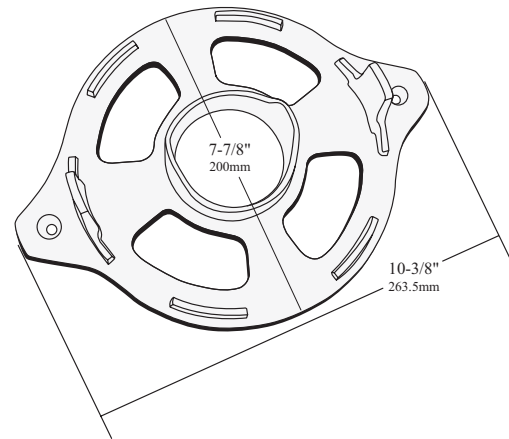

Dimensions and tolerances contained on drawings and figures are for reference only and may not encompass total allowable and approved dimensional variations.

DOCUMENT TITLE		8" x 9' Straight Vinyl Round Column		
This drawing is the property of Fairway Vinyl Systems. Any hard copy of this drawing may not be current. This document and or images contained within may not be reproduced in publication format without express written consent of Fairway Vinyl Systems. Drawings may not be to scale.		FAIRWAY VINYL SYSTEMS		
P.O. Box 37 Mount Joy, Pa 17552		UCM REF#	PPRC 400120 P1	REV 1
SCALE	SHEET#	DRAWN BY	DATE	
	1 of 1	FVS	7-25-08	

Dimensions and tolerances contained on drawings and figures are for reference only and may not encompass total allowable and approved dimensional variations.

DOCUMENT TITLE		8" x 9' Tapered Vinyl Round Column		
This drawing is the property of Fairway Vinyl Systems. Any hard copy of this drawing may not be current. This document and or images contained within may not be reproduced in publication format without express written consent of Fairway Vinyl Systems. Drawings may not be to scale.		FAIRWAY VINYL SYSTEMS		
P.O. Box 37 Mount Joy, Pa 17552		UCM	REF#	REV
		inch/mm	PPRC 400125 P1	1
SCALE	SHEET#	DRAWN BY	DATE	
1 of 1		EVS	7-28-08	

Dimensions and tolerances contained on drawings and figures are for reference only and may not encompass total allowable and approved dimensional variations.

DOCUMENT TITLE		8" x 10' Tapered Vinyl Round Column		
This drawing is the property of Fairway Vinyl Systems. Any hard copy of this drawing may not be current. This document and or images contained within may not be reproduced in publication format without express written consent of Fairway Vinyl Systems. Drawings may not be to scale.		FAIRWAY VINYL SYSTEMS		
P.O. Box 37 Mount Joy, Pa 17552		UCM	REF#	REV
		inch/mm	PPRC 400130 P1	1
SCALE	SHEET#	DRAWN BY	DATE	
	1 of 1	EVS	7-28-08	