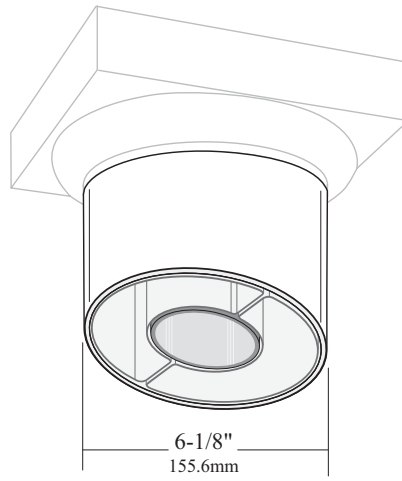

Dimensions and tolerances contained on drawings and figures are for reference only and may not encompass total allowable and approved dimensional variations.

DOCUMENT TITLE		8" x 9' Straight Vinyl Round Column		
This drawing is the property of Fairway Vinyl Systems. Any hard copy of this drawing may not be current. This document and or images contained within may not be reproduced in publication format without express written consent of Fairway Vinyl Systems. Drawings may not be to scale.		FAIRWAY VINYL SYSTEMS		
P.O. Box 37 Mount Joy, Pa 17552		UCM REF#	PPRC 400120 P1	REV 1
SCALE	SHEET#	DRAWN BY	DATE	
	1 of 1	FVS	7-25-08	

Dimensions and tolerances contained on drawings and figures are for reference only and may not encompass total allowable and approved dimensional variations.

DOCUMENT TITLE		8" x 9' Tapered Vinyl Round Column		
This drawing is the property of Fairway Vinyl Systems. Any hard copy of this drawing may not be current. This document and or images contained within may not be reproduced in publication format without express written consent of Fairway Vinyl Systems. Drawings may not be to scale.		FAIRWAY VINYL SYSTEMS		
P.O. Box 37 Mount Joy, Pa 17552		UCM	REF#	REV
		inch/mm	PPRC 400125 P1	1
SCALE	SHEET#	DRAWN BY	DATE	
1 of 1		EVS	7-28-08	

Dimensions and tolerances contained on drawings and figures are for reference only and may not encompass total allowable and approved dimensional variations.

DOCUMENT TITLE		8" x 10' Tapered Vinyl Round Column		
This drawing is the property of Fairway Vinyl Systems. Any hard copy of this drawing may not be current. This document and or images contained within may not be reproduced in publication format without express written consent of Fairway Vinyl Systems. Drawings may not be to scale.		FAIRWAY VINYL SYSTEMS		
P.O. Box 37 Mount Joy, Pa 17552		UCM	REF#	REV
		inch/mm	PPRC 400130 P1	1
SCALE	SHEET#	DRAWN BY	DATE	
	1 of 1	EVS	7-28-08	