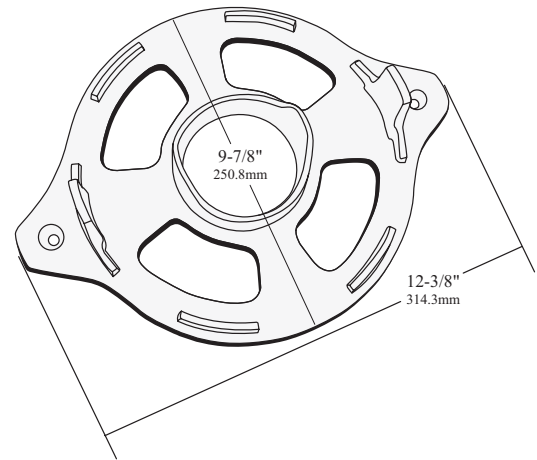

Dimensions and tolerances contained on drawings and figures are for reference only and may not encompass total allowable and approved dimensional variations.

DOCUMENT TITLE		8" x 9' Straight Vinyl Round Column		
This drawing is the property of Fairway Vinyl Systems. Any hard copy of this drawing may not be current. This document and or images contained within may not be reproduced in publication format without express written consent of Fairway Vinyl Systems. Drawings may not be to scale.		FAIRWAY VINYL SYSTEMS		
P.O. Box 37 Mount Joy, Pa 17552		UCM REF#	PPRC 400120 P1	REV 1
SCALE	SHEET#	DRAWN BY	DATE	
	1 of 1	FVS	7-25-08	

Dimensions and tolerances contained on drawings and figures are for reference only and may not encompass total allowable and approved dimensional variations.

DOCUMENT TITLE		8" x 9' Tapered Vinyl Round Column		
This drawing is the property of Fairway Vinyl Systems. Any hard copy of this drawing may not be current. This document and or images contained within may not be reproduced in publication format without express written consent of Fairway Vinyl Systems. Drawings may not be to scale.		FAIRWAY VINYL SYSTEMS		
P.O. Box 37 Mount Joy, Pa 17552		UCM	REF#	REV
		inch/mm	PPRC 400125 P1	1
SCALE	SHEET#	DRAWN BY	DATE	
1 of 1		EVS	7-28-08	

Dimensions and tolerances contained on drawings and figures are for reference only and may not encompass total allowable and approved dimensional variations.

DOCUMENT TITLE		8" x 10' Tapered Vinyl Round Column		
This drawing is the property of Fairway Vinyl Systems. Any hard copy of this drawing may not be current. This document and or images contained within may not be reproduced in publication format without express written consent of Fairway Vinyl Systems. Drawings may not be to scale.		FAIRWAY VINYL SYSTEMS		
P.O. Box 37 Mount Joy, Pa 17552		UCM	REF#	REV
		inch/mm	PPRC 400130 P1	1
SCALE	SHEET#	DRAWN BY	DATE	
	1 of 1	EVS	7-28-08	