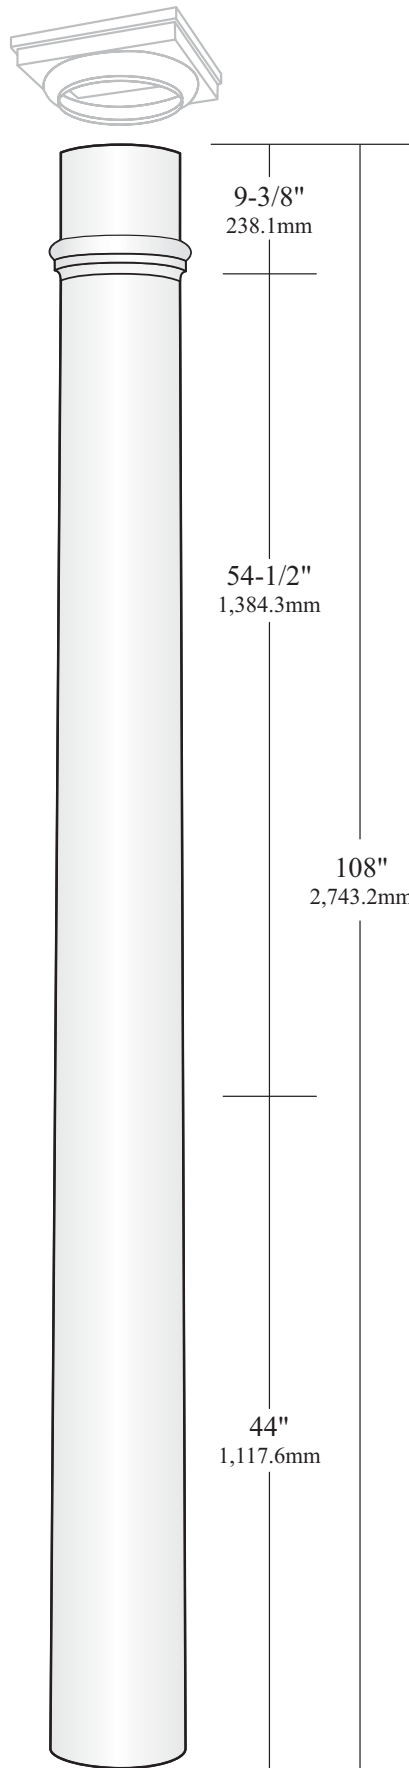

Dimensions and tolerances contained on drawings and figures are for reference only and may not encompass total allowable and approved dimensional variations.

DOCUMENT TITLE		8" x 9' Straight Vinyl Round Column		
This drawing is the property of Fairway Vinyl Systems. Any hard copy of this drawing may not be current. This document and or images contained within may not be reproduced in publication format without express written consent of Fairway Vinyl Systems. Drawings may not be to scale.		FAIRWAY VINYL SYSTEMS		
P.O. Box 37 Mount Joy, Pa 17552		UCM REF#	PPRC 400120 P1	REV 1
SCALE	SHEET#	DRAWN BY	DATE	
	1 of 1	FVS	7-25-08	

Dimensions and tolerances contained on drawings and figures are for reference only and may not encompass total allowable and approved dimensional variations.

DOCUMENT TITLE		8" x 9' Tapered Vinyl Round Column		
This drawing is the property of Fairway Vinyl Systems. Any hard copy of this drawing may not be current. This document and or images contained within may not be reproduced in publication format without express written consent of Fairway Vinyl Systems. Drawings may not be to scale.		FAIRWAY VINYL SYSTEMS		
P.O. Box 37 Mount Joy, Pa 17552		UCM	REF#	REV
		inch/mm	PPRC 400125 P1	1
SCALE	SHEET#	DRAWN BY	DATE	
1 of 1		EVS	7-28-08	

Dimensions and tolerances contained on drawings and figures are for reference only and may not encompass total allowable and approved dimensional variations.

DOCUMENT TITLE		8" x 10' Tapered Vinyl Round Column		
This drawing is the property of Fairway Vinyl Systems. Any hard copy of this drawing may not be current. This document and or images contained within may not be reproduced in publication format without express written consent of Fairway Vinyl Systems. Drawings may not be to scale.		FAIRWAY VINYL SYSTEMS		
P.O. Box 37 Mount Joy, Pa 17552		UCM	REF#	REV
		inch/mm	PPRC 400130 P1	1
SCALE	SHEET#	DRAWN BY	DATE	
	1 of 1	EVS	7-28-08	