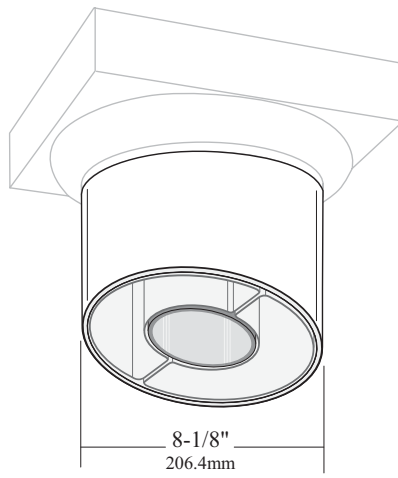

Dimensions and tolerances contained on drawings and figures are for reference only and may not encompass total allowable and approved dimensional variations.

DOCUMENT TITLE:		10" x 10' Tapered Vinyl Round Column		
This drawing is the property of Fairway Vinyl Systems. Any hard copy of this drawing may not be current. This document and or images contained within may not be reproduced in publication format without express written consent of Fairway Vinyl Systems. Drawings may not be to scale.		FAIRWAY VINYL SYSTEMS		
P.O. Box 37 Mount Joy, Pa 17552		UCM	REF#	REV
		PPRC 400140 P1		1
SCALE:	SHEET#	DRAWN BY:	DATE:	
1 of 1		FVS	7-28-08