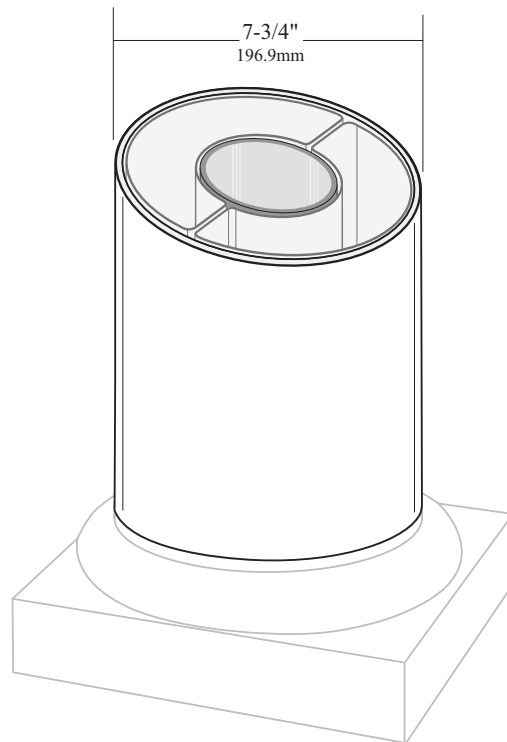

Dimensions and tolerances contained on drawings and figures are for reference only and may not encompass total allowable and approved dimensional variations.

DOCUMENT TITLE		8" x 9' Straight Vinyl Round Column		
This drawing is the property of Fairway Vinyl Systems. Any hard copy of this drawing may not be current. This document and or images contained within may not be reproduced in publication format without express written consent of Fairway Vinyl Systems. Drawings may not be to scale.		FAIRWAY VINYL SYSTEMS		
P.O. Box 37 Mount Joy, Pa 17552		UCM REF#	PPRC 400120 P1	REV 1
SCALE	SHEET#	DRAWN BY	DATE	
	1 of 1	FVS	7-25-08	

Dimensions and tolerances contained on drawings and figures are for reference only and may not encompass total allowable and approved dimensional variations.

DOCUMENT TITLE		8" x 9' Tapered Vinyl Round Column		
This drawing is the property of Fairway Vinyl Systems. Any hard copy of this drawing may not be current. This document and or images contained within may not be reproduced in publication format without express written consent of Fairway Vinyl Systems. Drawings may not be to scale.		FAIRWAY VINYL SYSTEMS		
P.O. Box 37 Mount Joy, Pa 17552		UCM	REF#	REV
		inch/mm	PPRC 400125 P1	1
SCALE	SHEET#	DRAWN BY	DATE	
1 of 1		EVS	7-28-08	

Dimensions and tolerances contained on drawings and figures are for reference only and may not encompass total allowable and approved dimensional variations.

DOCUMENT TITLE		8" x 10' Tapered Vinyl Round Column		
This drawing is the property of Fairway Vinyl Systems. Any hard copy of this drawing may not be current. This document and or images contained within may not be reproduced in publication format without express written consent of Fairway Vinyl Systems. Drawings may not be to scale.		FAIRWAY VINYL SYSTEMS		
P.O. Box 37 Mount Joy, Pa 17552		UCM	REF#	REV
		inch/mm	PPRC 400130 P1	1
SCALE	SHEET#	DRAWN BY	DATE	
	1 of 1	EVS	7-28-08	