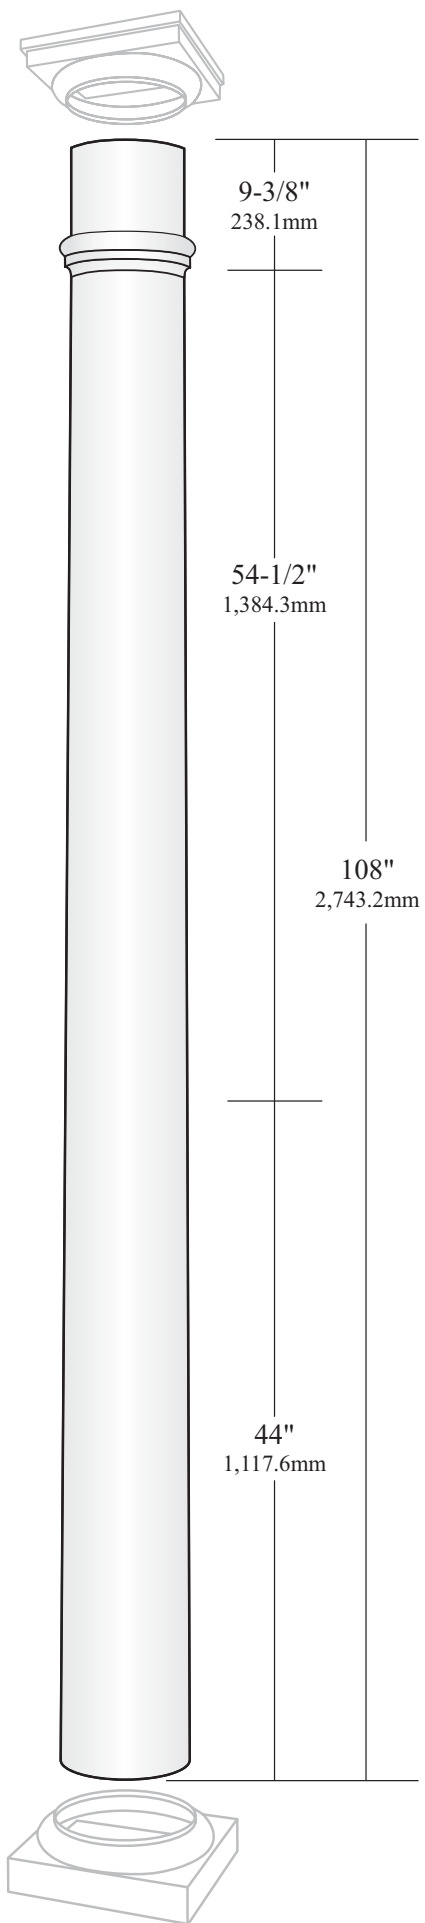

Dimensions and tolerances contained on drawings and figures are for reference only and may not encompass total allowable and approved dimensional variations.

DOCUMENT TITLE		8" x 9' Straight Vinyl Round Column		
This drawing is the property of Fairway Vinyl Systems. Any hard copy of this drawing may not be current. This document and or images contained within may not be reproduced in publication format without express written consent of Fairway Vinyl Systems. Drawings may not be to scale.		FAIRWAY VINYL SYSTEMS		
P.O. Box 37 Mount Joy, Pa 17552		UCM REF#	PPRC 400120 P1	REV 1
SCALE	SHEET#	DRAWN BY	DATE	
	1 of 1	FVS	7-25-08	

Dimensions and tolerances contained on drawings and figures are for reference only and may not encompass total allowable and approved dimensional variations.

DOCUMENT TITLE		8" x 9' Tapered Vinyl Round Column		
This drawing is the property of Fairway Vinyl Systems. Any hard copy of this drawing may not be current. This document and or images contained within may not be reproduced in publication format without express written consent of Fairway Vinyl Systems. Drawings may not be to scale.		FAIRWAY VINYL SYSTEMS		
P.O. Box 37 Mount Joy, Pa 17552		UCM	REF#	REV
		inch/mm	PPRC 400125 P1	1
SCALE	SHEET#	DRAWN BY	DATE	
1 of 1		EVS	7-28-08	

Dimensions and tolerances contained on drawings and figures are for reference only and may not encompass total allowable and approved dimensional variations.

DOCUMENT TITLE		8" x 10' Tapered Vinyl Round Column		
This drawing is the property of Fairway Vinyl Systems. Any hard copy of this drawing may not be current. This document and or images contained within may not be reproduced in publication format without express written consent of Fairway Vinyl Systems. Drawings may not be to scale.		FAIRWAY VINYL SYSTEMS		
P.O. Box 37 Mount Joy, Pa 17552		UCM	REF#	REV
		inch/mm	PPRC 400130 P1	1
SCALE	SHEET#	DRAWN BY	DATE	
	1 of 1	EVS	7-28-08	