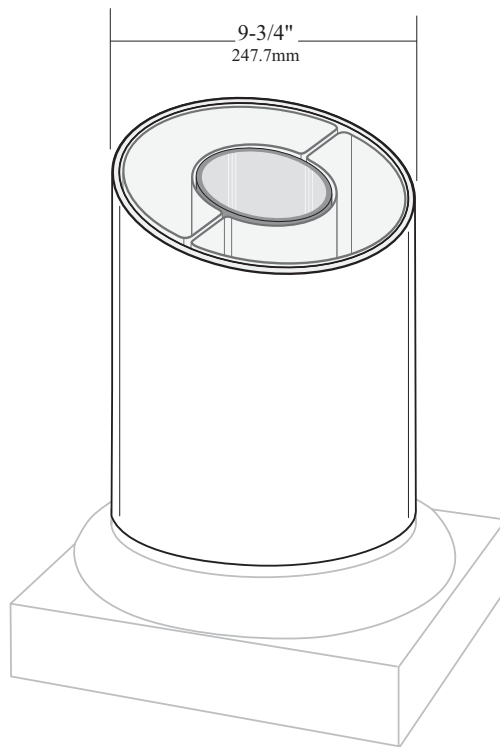

Dimensions and tolerances contained on drawings and figures are for reference only and may not encompass total allowable and approved dimensional variations.

DOCUMENT TITLE:		10" x 10' Tapered Vinyl Round Column		
This drawing is the property of Fairway Vinyl Systems. Any hard copy of this drawing may not be current. This document and or images contained within may not be reproduced in publication format without express written consent of Fairway Vinyl Systems. Drawings may not be to scale.		FAIRWAY VINYL SYSTEMS		
P.O. Box 37 Mount Joy, Pa 17552		UCM	REF#	REV
		PPRC 400140 P1		1
SCALE:	SHEET#	DRAWN BY:	DATE:	
1 of 1		FVS	7-28-08