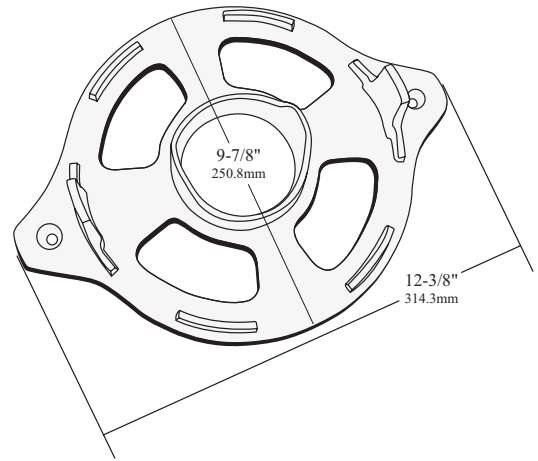

Dimensions and tolerances contained on drawings and figures are for reference only and may not encompass total allowable and approved dimensional variations.

DOCUMENT TITLE:		10" x 10' Tapered Vinyl Round Column		
This drawing is the property of Fairway Vinyl Systems. Any hard copy of this drawing may not be current. This document and or images contained within may not be reproduced in publication format without express written consent of Fairway Vinyl Systems. Drawings may not be to scale.		FAIRWAY VINYL SYSTEMS		
P.O. Box 37 Mount Joy, Pa 17552		UCM	REF#	REV
		PPRC 400140 P1		1
SCALE:	SHEET#	DRAWN BY:	DATE:	
1 of 1		FVS	7-28-08