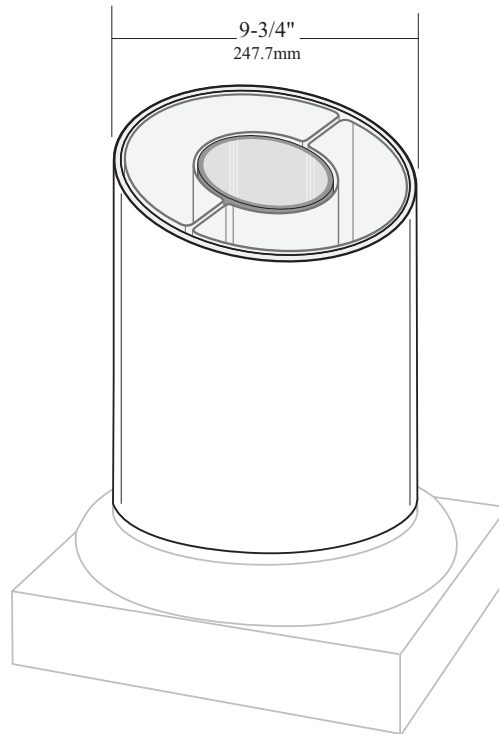

Dimensions and tolerances contained on drawings and figures are for reference only and may not encompass total allowable and approved dimensional variations.

DOCUMENT TITLE		8" x 9' Straight Vinyl Round Column		
This drawing is the property of Fairway Vinyl Systems. Any hard copy of this drawing may not be current. This document and or images contained within may not be reproduced in publication format without express written consent of Fairway Vinyl Systems. Drawings may not be to scale.		FAIRWAY VINYL SYSTEMS		
P.O. Box 37 Mount Joy, Pa 17552		UCM REF#	PPRC 400120 P1	REV 1
SCALE	SHEET#	DRAWN BY	DATE	
	1 of 1	FVS	7-25-08	

Dimensions and tolerances contained on drawings and figures are for reference only and may not encompass total allowable and approved dimensional variations.

DOCUMENT TITLE		8" x 9' Tapered Vinyl Round Column		
This drawing is the property of Fairway Vinyl Systems. Any hard copy of this drawing may not be current. This document and or images contained within may not be reproduced in publication format without express written consent of Fairway Vinyl Systems. Drawings may not be to scale.		FAIRWAY VINYL SYSTEMS		
P.O. Box 37 Mount Joy, Pa 17552		UCM	REF#	REV
		inch/mm	PPRC 400125 P1	1
SCALE	SHEET#	DRAWN BY	DATE	
1 of 1		EVS	7-28-08	

Dimensions and tolerances contained on drawings and figures are for reference only and may not encompass total allowable and approved dimensional variations.

DOCUMENT TITLE		8" x 10' Tapered Vinyl Round Column		
This drawing is the property of Fairway Vinyl Systems. Any hard copy of this drawing may not be current. This document and or images contained within may not be reproduced in publication format without express written consent of Fairway Vinyl Systems. Drawings may not be to scale.		FAIRWAY VINYL SYSTEMS		
P.O. Box 37 Mount Joy, Pa 17552		UCM	REF#	REV
		inch/mm	PPRC 400130 P1	1
SCALE	SHEET#	DRAWN BY	DATE	
	1 of 1	EVS	7-28-08	