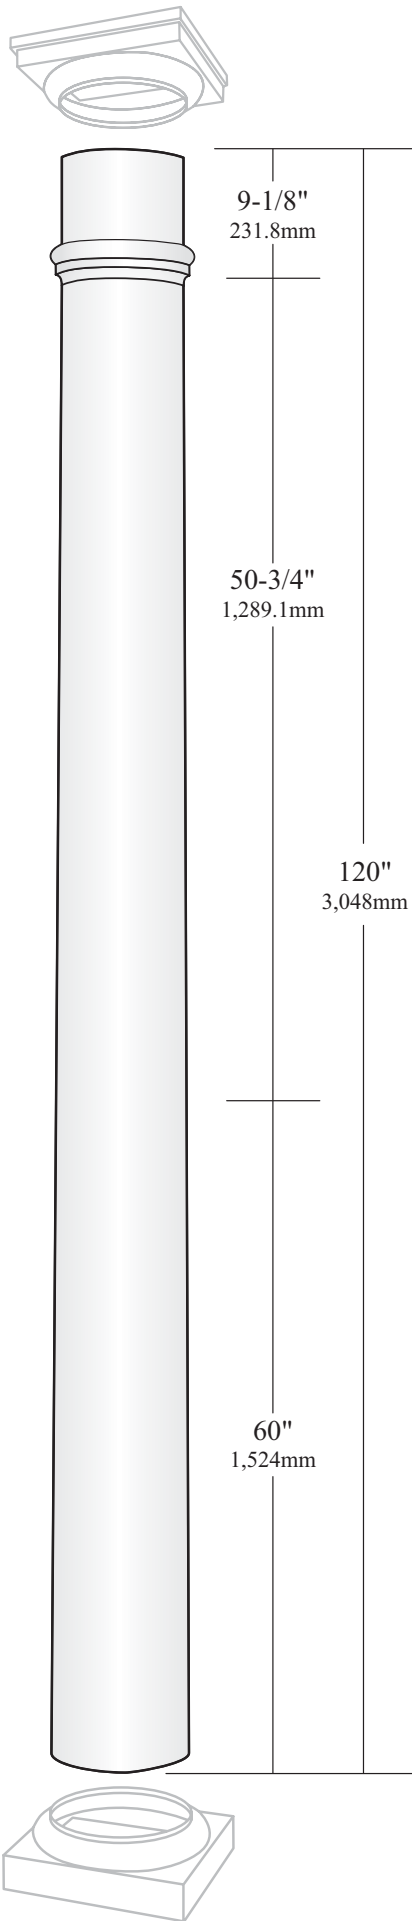

Dimensions and tolerances contained on drawings and figures are for reference only and may not encompass total allowable and approved dimensional variations.

DOCUMENT TITLE:		10" x 10' Tapered Vinyl Round Column		
This drawing is the property of Fairway Vinyl Systems. Any hard copy of this drawing may not be current. This document and or images contained within may not be reproduced in publication format without express written consent of Fairway Vinyl Systems. Drawings may not be to scale.		FAIRWAY VINYL SYSTEMS		
P.O. Box 37 Mount Joy, Pa 17552		UCM	REF#	REV
		PPRC 400140 P1		1
SCALE:	SHEET#	DRAWN BY:	DATE:	
1 of 1		FVS	7-28-08