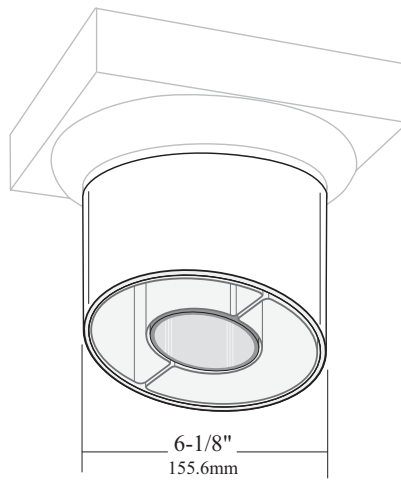

Dimensions and tolerances contained on drawings and figures are for reference only and may not encompass total allowable and approved dimensional variations.

DOCUMENT TITLE		8" x 9' Straight Vinyl Round Column		
This drawing is the property of Fairway Vinyl Systems. Any hard copy of this drawing may not be current. This document and or images contained within may not be reproduced in publication format without express written consent of Fairway Vinyl Systems. Drawings may not be to scale.		FAIRWAY VINYL SYSTEMS		
P.O. Box 37 Mount Joy, Pa 17552		UCM REF#	PPRC 400120 P1	REV 1
SCALE	SHEET#	DRAWN BY	DATE	
	1 of 1	FVS	7-25-08	

Dimensions and tolerances contained on drawings and figures are for reference only and may not encompass total allowable and approved dimensional variations.

DOCUMENT TITLE		8" x 9' Tapered Vinyl Round Column		
This drawing is the property of Fairway Vinyl Systems. Any hard copy of this drawing may not be current. This document and or images contained within may not be reproduced in publication format without express written consent of Fairway Vinyl Systems. Drawings may not be to scale.		FAIRWAY VINYL SYSTEMS		
P.O. Box 37 Mount Joy, Pa 17552		UCM	REF#	REV
		inch/mm	PPRC 400125 P1	1
SCALE	SHEET#	DRAWN BY	DATE	
1 of 1		EVS	7-28-08	

Dimensions and tolerances contained on drawings and figures are for reference only and may not encompass total allowable and approved dimensional variations.

DOCUMENT TITLE		8" x 10' Tapered Vinyl Round Column		
This drawing is the property of Fairway Vinyl Systems. Any hard copy of this drawing may not be current. This document and or images contained within may not be reproduced in publication format without express written consent of Fairway Vinyl Systems. Drawings may not be to scale.		FAIRWAY VINYL SYSTEMS		
P.O. Box 37 Mount Joy, Pa 17552		UCM	REF#	REV
		inch/mm	PPRC 400130 P1	1
SCALE	SHEET#	DRAWN BY	DATE	
	1 of 1	EVS	7-28-08	