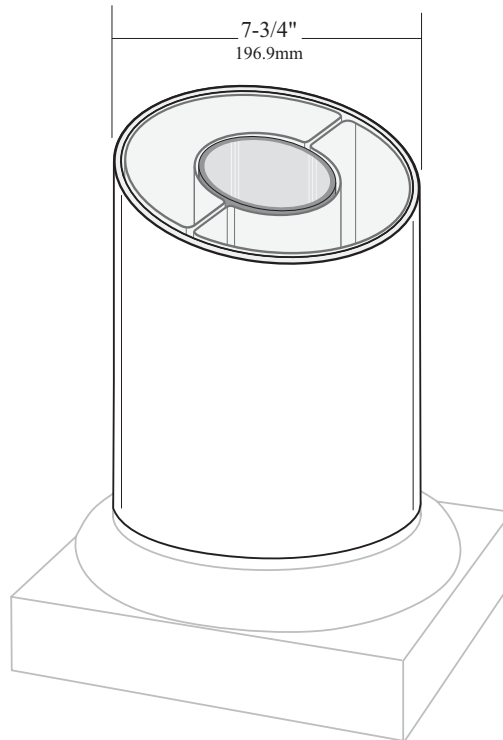

Dimensions and tolerances contained on drawings and figures are for reference only and may not encompass total allowable and approved dimensional variations.

DOCUMENT TITLE		8" x 9' Straight Vinyl Round Column		
This drawing is the property of Fairway Vinyl Systems. Any hard copy of this drawing may not be current. This document and or images contained within may not be reproduced in publication format without express written consent of Fairway Vinyl Systems. Drawings may not be to scale.		FAIRWAY VINYL SYSTEMS		
P.O. Box 37 Mount Joy, Pa 17552		UCM REF#	PPRC 400120 P1	REV 1
SCALE	SHEET#	DRAWN BY	DATE	
	1 of 1	FVS	7-25-08	

Dimensions and tolerances contained on drawings and figures are for reference only and may not encompass total allowable and approved dimensional variations.

DOCUMENT TITLE		8" x 9' Tapered Vinyl Round Column		
This drawing is the property of Fairway Vinyl Systems. Any hard copy of this drawing may not be current. This document and or images contained within may not be reproduced in publication format without express written consent of Fairway Vinyl Systems. Drawings may not be to scale.		FAIRWAY VINYL SYSTEMS		
P.O. Box 37 Mount Joy, Pa 17552		UCM	REF#	REV
		inch/mm	PPRC 400125 P1	1
SCALE	SHEET#	DRAWN BY	DATE	
1 of 1		EVS	7-28-08	

Dimensions and tolerances contained on drawings and figures are for reference only and may not encompass total allowable and approved dimensional variations.

DOCUMENT TITLE		8" x 10' Tapered Vinyl Round Column		
This drawing is the property of Fairway Vinyl Systems. Any hard copy of this drawing may not be current. This document and or images contained within may not be reproduced in publication format without express written consent of Fairway Vinyl Systems. Drawings may not be to scale.		FAIRWAY VINYL SYSTEMS		
P.O. Box 37 Mount Joy, Pa 17552		UCM	REF#	REV
		inch/mm	PPRC 400130 P1	1
SCALE	SHEET#	DRAWN BY	DATE	
	1 of 1	EVS	7-28-08	