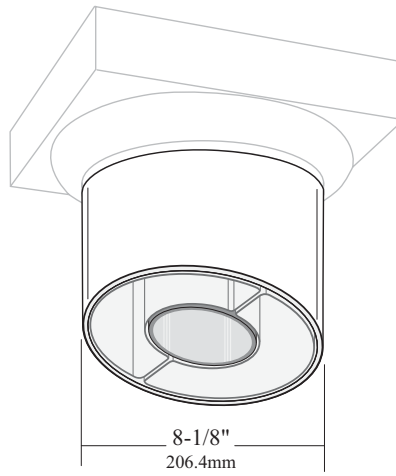

Dimensions and tolerances contained on drawings and figures are for reference only and may not encompass total allowable and approved dimensional variations.

DOCUMENT TITLE		8" x 9' Straight Vinyl Round Column		
This drawing is the property of Fairway Vinyl Systems. Any hard copy of this drawing may not be current. This document and or images contained within may not be reproduced in publication format without express written consent of Fairway Vinyl Systems. Drawings may not be to scale.		FAIRWAY VINYL SYSTEMS		
P.O. Box 37 Mount Joy, Pa 17552		UCM REF#	PPRC 400120 P1	REV 1
SCALE	SHEET#	DRAWN BY	DATE	
	1 of 1	FVS	7-25-08	

Dimensions and tolerances contained on drawings and figures are for reference only and may not encompass total allowable and approved dimensional variations.

DOCUMENT TITLE		8" x 9' Tapered Vinyl Round Column		
This drawing is the property of Fairway Vinyl Systems. Any hard copy of this drawing may not be current. This document and or images contained within may not be reproduced in publication format without express written consent of Fairway Vinyl Systems. Drawings may not be to scale.		FAIRWAY VINYL SYSTEMS		
P.O. Box 37 Mount Joy, Pa 17552		UCM	REF#	REV
		inch/mm	PPRC 400125 P1	1
SCALE	SHEET#	DRAWN BY	DATE	
1 of 1		EVS	7-28-08	

Dimensions and tolerances contained on drawings and figures are for reference only and may not encompass total allowable and approved dimensional variations.

DOCUMENT TITLE		8" x 10' Tapered Vinyl Round Column		
This drawing is the property of Fairway Vinyl Systems. Any hard copy of this drawing may not be current. This document and or images contained within may not be reproduced in publication format without express written consent of Fairway Vinyl Systems. Drawings may not be to scale.		FAIRWAY VINYL SYSTEMS		
P.O. Box 37 Mount Joy, Pa 17552		UCM	REF#	REV
		inch/mm	PPRC 400130 P1	1
SCALE	SHEET#	DRAWN BY	DATE	
	1 of 1	EVS	7-28-08	