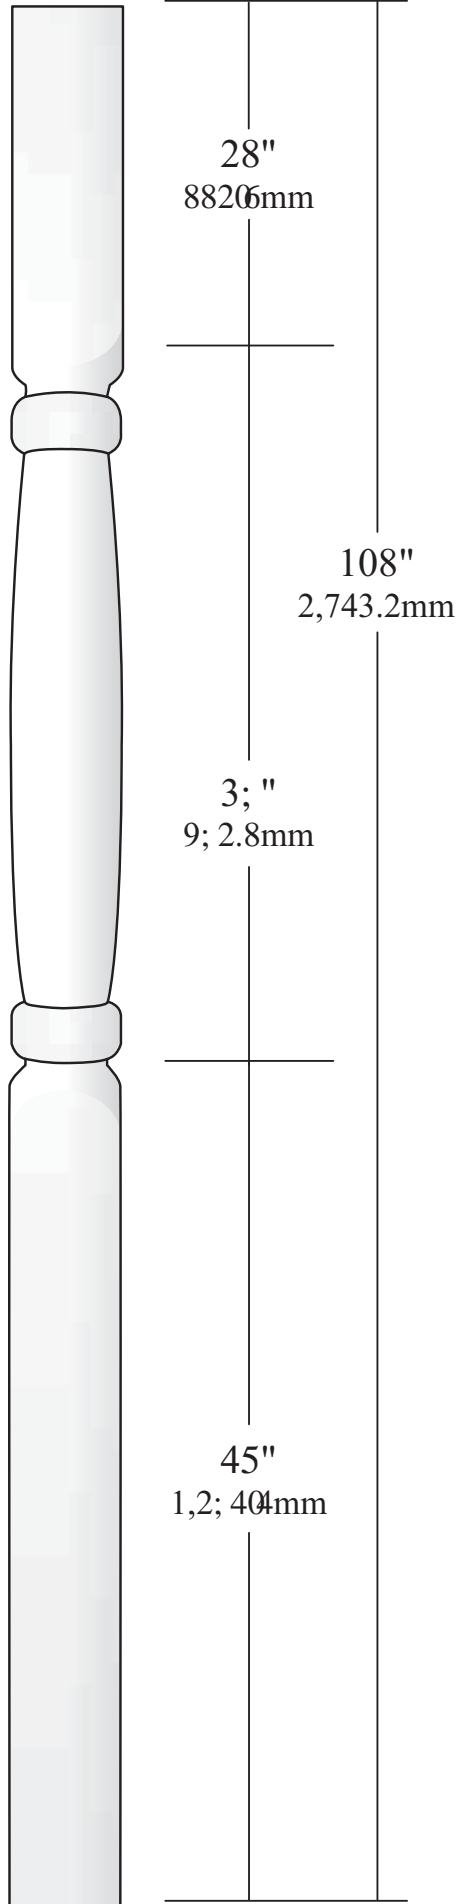

4" Porch Post Plate

28"
882.6mm

108"
2,743.2mm

3;
9; 2.8mm

45"
1,240.1mm

DOCUMENT TITLE: 4" x 4" x 108" 200 Series Colonial Porch Post

FAIRWAY VINYL SYSTEMS			
P.O. Box 37 Mount Joy, Pa 17552			
UOM inch/mm	REF#	PPPP 400370 P1	REV 1
SCALE	SHEETS	1 of 1	DRAWN BY EVS
			DATE 9-30-08

Dimensions and tolerances contained on drawings and figures are for reference only and may not encompass total allowable and approved dimensional variations.