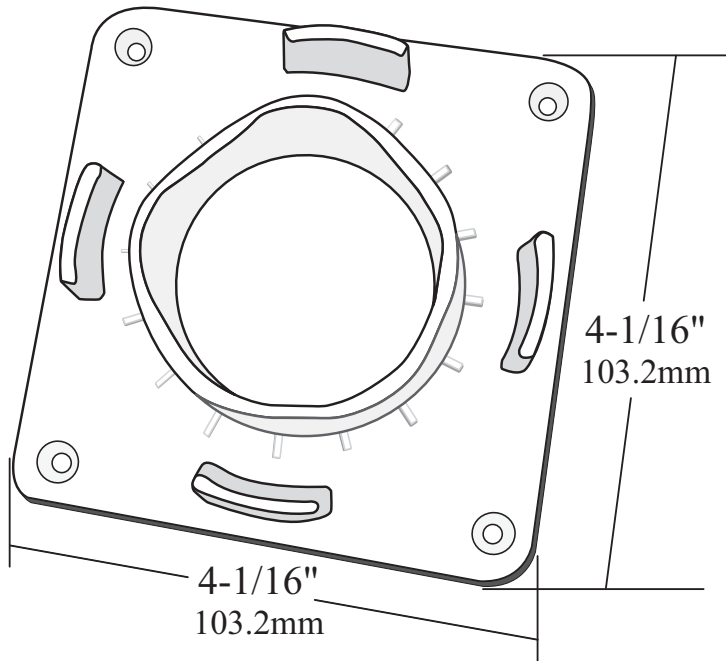

4" Porch Post Plate

28"
882.6mm

108"
2,743.2mm

3;
9; 2.8mm

45"
1,240.1mm

DOCUMENT TITLE: 4" x 4" x 108" 200 Series Colonial Porch Post

FAIRWAY VINYL SYSTEMS			
P.O. Box 37 Mount Joy, Pa 17552			
UOM inch/mm	REF#	PPPP 400370 P1	REV 1
SCALE	SHEETS	1 of 1	DRAWN BY EVS
			DATE 9-30-08

Dimensions and tolerances contained on drawings and figures are for reference only and may not encompass total allowable and approved dimensional variations.