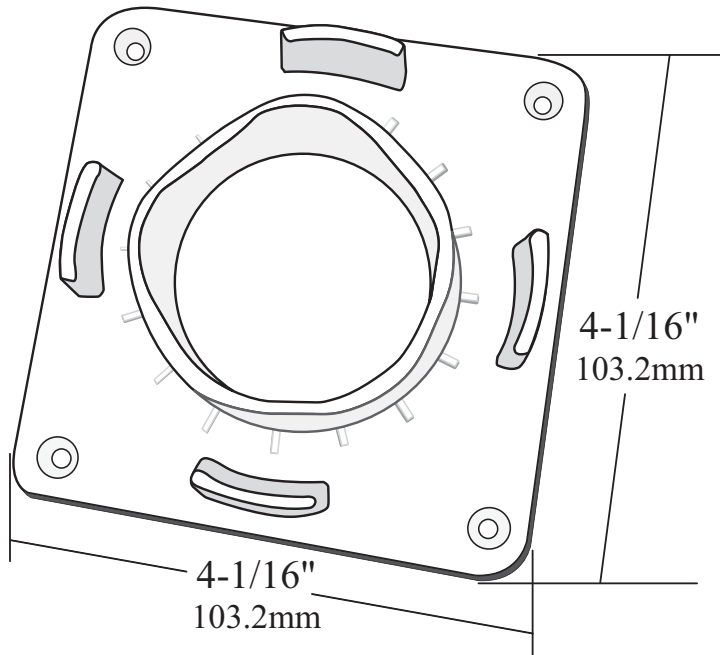

4" Porch Post Plate

DOCUMENT TITLE:				4" x 4" x 108" 200 Series Traditional Porch Post			
This drawing is the property of Fairway Vinyl Systems. Any hard copy of this drawing may not be current. This document and or images contained within may not be reproduced in publication format without express written consent of Fairway Vinyl Systems. Drawings may not be to scale.				FAIRWAY VINYL SYSTEMS			
P.O. Box 37 Mount Joy, Pa 17552				REF# PPPP 400374 P1			
SCALE	SHEETS	1 of 1	DRAWN BY	DATE	REV	1	
			EVS			7-30-08	

Dimensions and tolerances contained on drawings and figures are for reference only and may not encompass total allowable and approved dimensional variations.