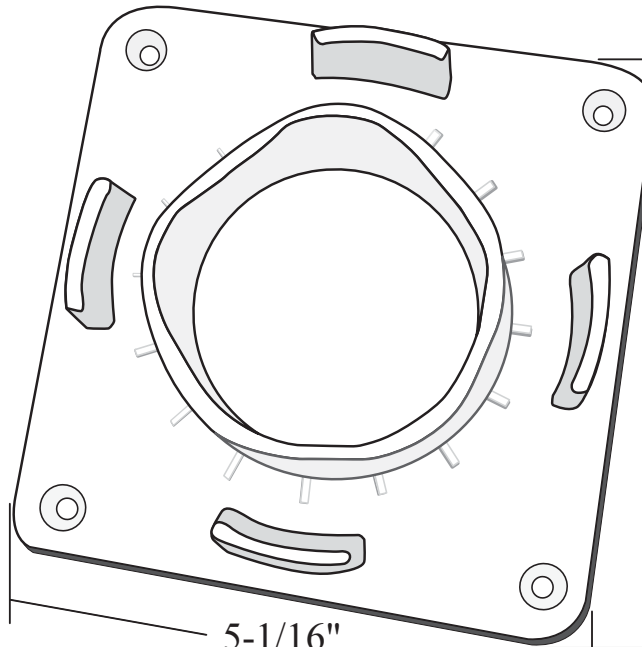

200 Series 5" Porch Post  
(Cross Section View)

5"  
127mm

5"  
127mm

108"  
2,743.2mm

5" Porch Post Plate

5-1/16"  
128.6mm

5-1/16"  
128.6mm

DOCUMENT TITLE: 5" x 5" x 108" 200 Series Square Porch Post			
This drawing is the property of Fairway Vinyl Systems. Any hard copy of this drawing may not be current. This document and or images contained within may not be reproduced in publication format without express written consent of Fairway Vinyl Systems. Drawings may not be to scale.			
<b>FAIRWAY VINYL SYSTEMS</b>			
P.O. Box 37 Mount Joy, Pa 17552			
UOM inch/mm	REF#	PPPP 400380 P1	REV 1
SCALE	SHEETS	1 of 1	DRAWN BY EVS
			DATE 12-08-08

Dimensions and tolerances contained on drawings and figures are for reference only and may not encompass total allowable and approved dimensional variations.

6" Legends Porch Post  
(Cross Section View)