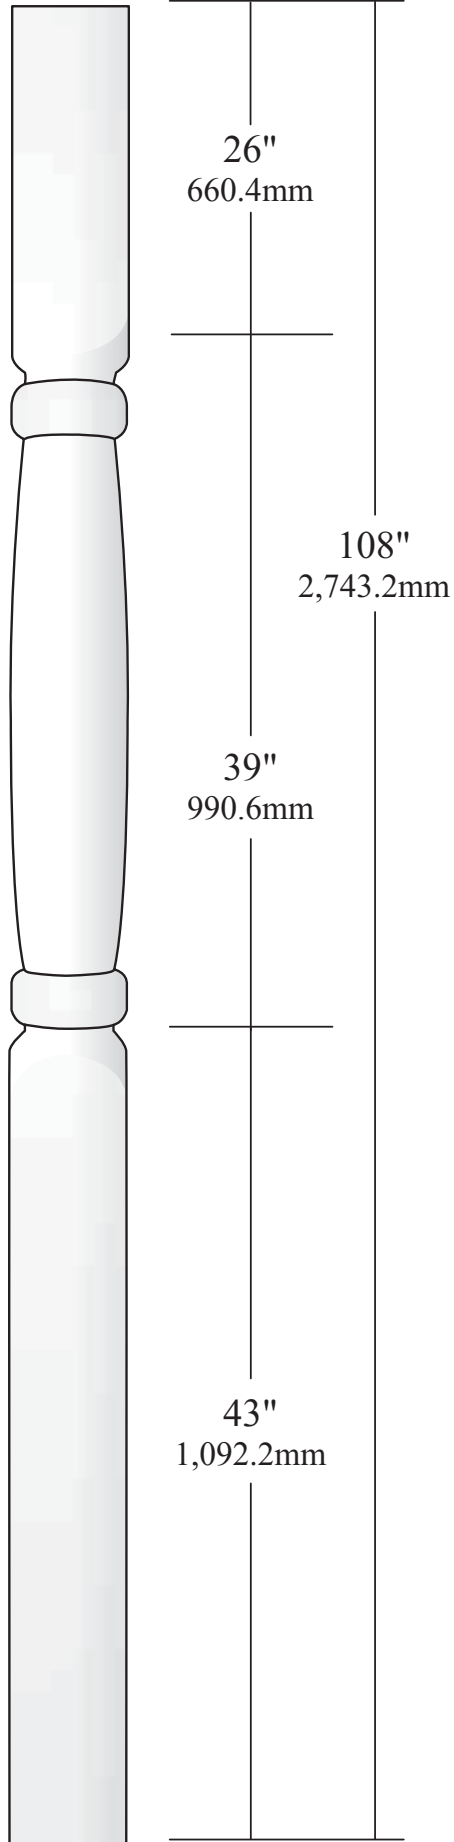

5" Porch Post Plate

DOCUMENT TITLE: 5" x 5" x 108" 200 Series Colonial Porch Post

FAIRWAY VINYL SYSTEMS			
P.O. Box 37 Mount Joy, Pa 17552			
UOM inch/mm	REF#	PPPP 400372 P1	REV 1
SCALE	SHEETS	1 of 1	DRAWN BY EVS
			DATE 12-09-08

Dimensions and tolerances contained on drawings and figures are for reference only and may not encompass total allowable and approved dimensional variations.