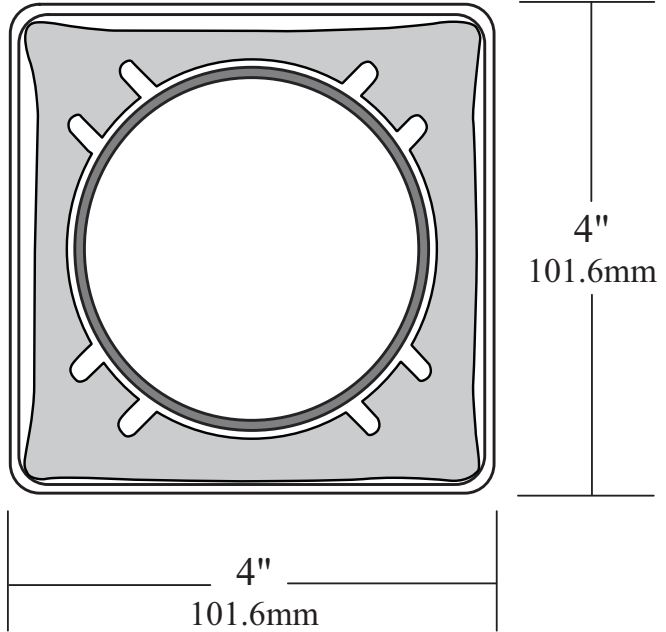

200 Series 4" Porch Post  
(Cross Section View)

4" Porch Post Plate

28"  
882.6mm

108"  
2,743.2mm

3;  
9; 2.8mm

45"  
1,240.1mm

DOCUMENT TITLE: 4" x 4" x 108" 200 Series Colonial Porch Post

This drawing is the property of Fairway Vinyl Systems.  
Any hard copy of this drawing may not be current.  
This document and/or images contained within may  
not be reproduced in publication format without  
express written consent of Fairway Vinyl Systems.  
Drawings may not be to scale.

200 Series 4" Porch Post  
(Cross Section View)

4"  
101.6mm

4"  
101.6mm

108"  
2,743.2mm

4" Porch Post Plate

4-1/16"  
103.2mm

4-1/16"  
103.2mm

DOCUMENT TITLE:				4" x 4" x 108" 200 Series Square Porch Post			
This drawing is the property of Fairway Vinyl Systems. Any hard copy of this drawing may not be current. This document and or images contained within may not be reproduced in publication format without express written consent of Fairway Vinyl Systems. Drawings may not be to scale.				FAIRWAY VINYL SYSTEMS			
P.O. Box 37 Mount Joy, Pa 17552				REF#		REV	
SCALE		SHEETS		DRAWN BY		DATE	
1 of 1		FVS		DATE		9-30-08	
UM				REF#		REV	
inches/mm				PPPP 400378 P1		1	

Dimensions and tolerances contained on drawings and figures are for reference only and may not encompass total allowable and approved dimensional variations.

200 Series 4" Porch Post  
(Cross Section View)

200 Series 5" Porch Post  
(Cross Section View)

5"  
127mm

5"  
127mm

25 1/2"  
647.7mm

108"  
2,743.2mm

40"  
1,016mm

42-1/2"  
1,079.5mm

5" Porch Post Plate