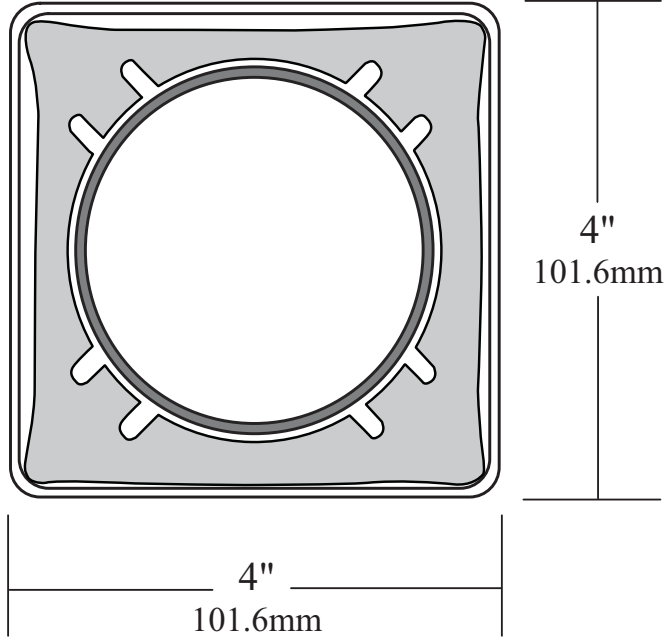

200 Series 4" Porch Post
(Cross Section View)