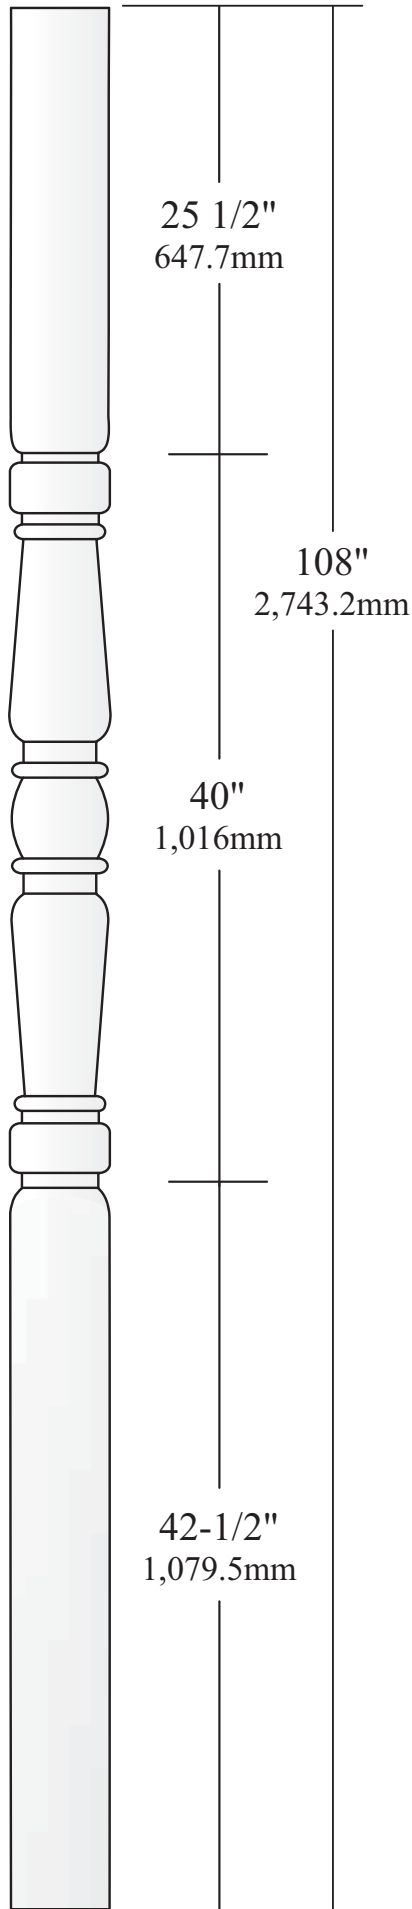

4" Porch Post Plate

DOCUMENT TITLE:				4" x 4" x 108" 200 Series Traditional Porch Post			
This drawing is the property of Fairway Vinyl Systems. Any hard copy of this drawing may not be current. This document and or images contained within may not be reproduced in publication format without express written consent of Fairway Vinyl Systems. Drawings may not be to scale.				FAIRWAY VINYL SYSTEMS			
P.O. Box 37 Mount Joy, Pa 17552				REF# PPPP 400374 P1			
SCALE	SHEETS	1 of 1	DRAWN BY	DATE	REV	1	
			EVS			7-30-08	

Dimensions and tolerances contained on drawings and figures are for reference only and may not encompass total allowable and approved dimensional variations.