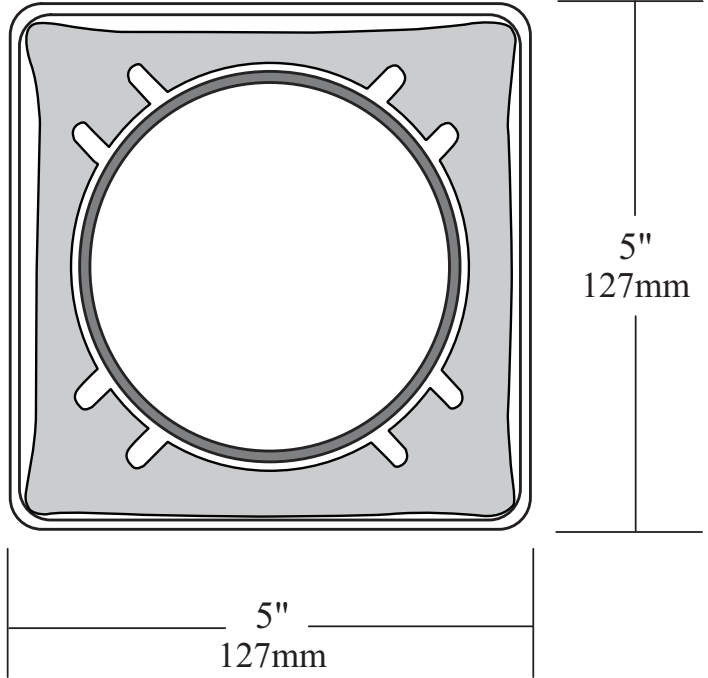

200 Series 5" Porch Post
(Cross Section View)