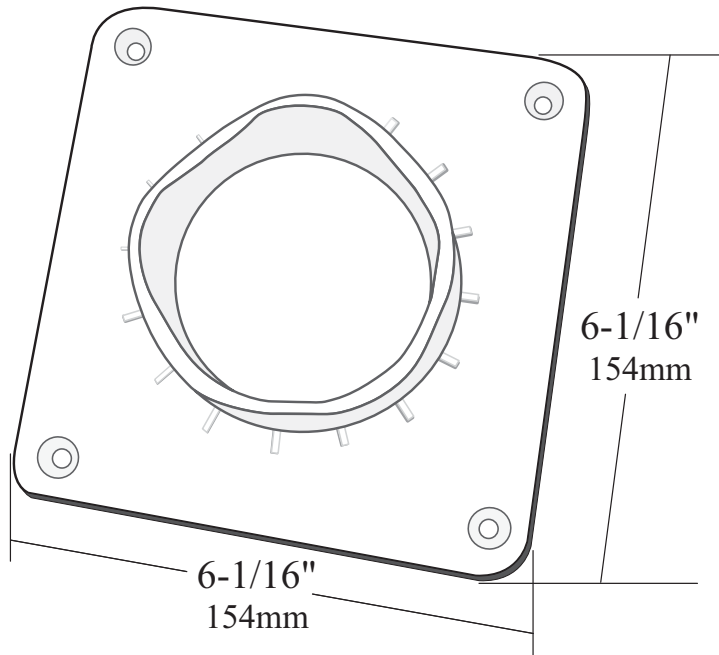

200 Series 5" Porch Post  
(Cross Section View)

5"  
127mm

5"  
127mm

25 1/2"  
647.7mm

108"  
2,743.2mm

40"  
1,016mm

42-1/2"  
1,079.5mm

5" Porch Post Plate

200 Series 5" Porch Post  
(Cross Section View)

5"  
127mm

5"  
127mm

108"  
2,743.2mm

5" Porch Post Plate

5-1/16"  
128.6mm

5-1/16"  
128.6mm

DOCUMENT TITLE: 5" x 5" x 108" 200 Series Square Porch Post			
This drawing is the property of Fairway Vinyl Systems. Any hard copy of this drawing may not be current. This document and or images contained within may not be reproduced in publication format without express written consent of Fairway Vinyl Systems. Drawings may not be to scale.			
<b>FAIRWAY VINYL SYSTEMS</b>			
P.O. Box 37 Mount Joy, Pa 17552			
UOM inch/mm	REF#	PPPP 400380 P1	REV 1
SCALE	SHEETS	1 of 1	DRAWN BY EVS
			DATE 12-08-08

Dimensions and tolerances contained on drawings and figures are for reference only and may not encompass total allowable and approved dimensional variations.

6" Legends Porch Post  
(Cross Section View)

6" Porch Post Plate

Dimensions and tolerances contained on drawings and figures are for reference only and may not encompass total allowable and approved dimensional variations.

DOCUMENT TITLE:				6" x 6" x 108" 100 Series Legends Porch Post			
This drawing is the property of Fairway Vinyl Systems. Any hard copy of this drawing may not be current. This document and or images contained within may not be reproduced in publication format without express written consent of Fairway Vinyl Systems. Drawings may not be to scale.				FAIRWAY VINYL SYSTEMS			
P.O. Box 37 Mount Joy, Pa 17552				REF# PPPP 400742A P1			
SCALE	SHEETS	DRAWN BY	DATE	REV			
	1 of 1	FVS		1			8-1-08