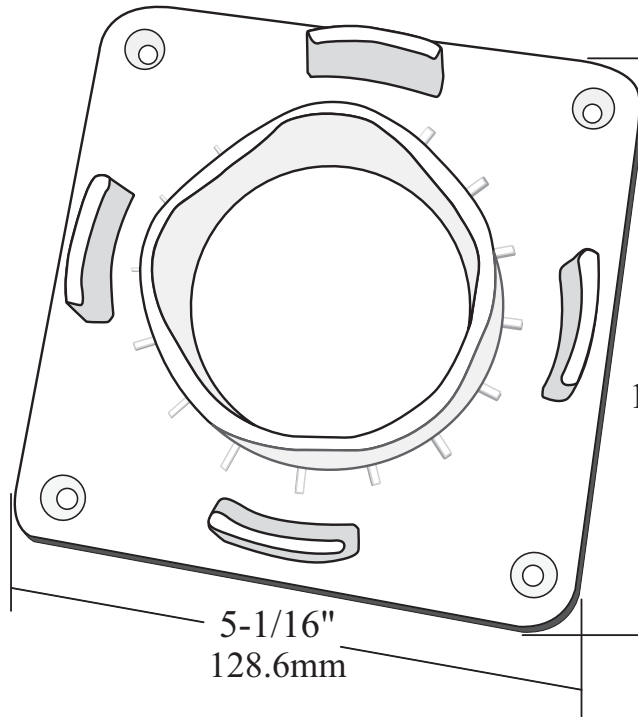

5" Porch Post Plate

5-1/16"
128.6mm

5-1/16"
128.6mm

DOCUMENT TITLE: 5" x 5" x 108" 200 Series Traditional Porch Post

FAIRWAY VINYL SYSTEMS			
P.O. Box 37 Mount Joy, Pa 17552			
UOM inch/mm	REF#	DATE	REV
	PPPP 400376 P1		1
SCALE	SHEETS	DRAWN BY	DATE
	1 of 1	FVS	12-09-08

Dimensions and tolerances contained on drawings and figures are for reference only and may not encompass total allowable and approved dimensional variations.