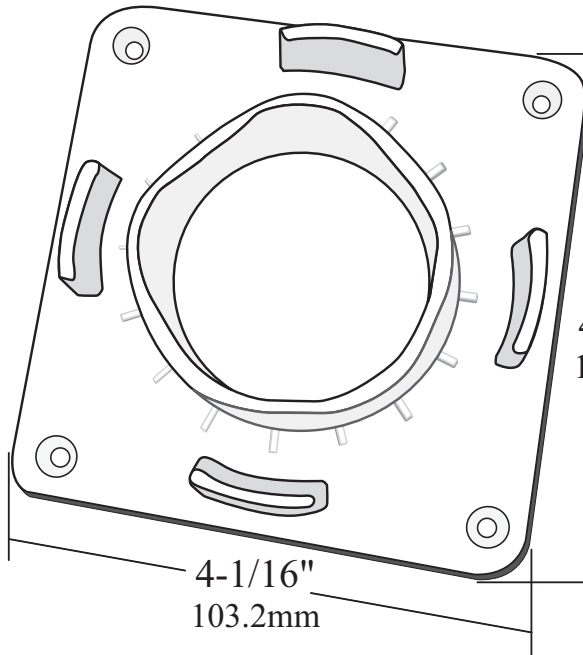

200 Series 4" Porch Post  
(Cross Section View)

4" Porch Post Plate

28"  
882.6mm

108"  
2,743.2mm

3;  
9; 2.8mm

45"  
1,240.1mm

DOCUMENT TITLE: 4" x 4" x 108" 200 Series Colonial Porch Post

This drawing is the property of Fairway Vinyl Systems.  
Any hard copy of this drawing may not be current.  
This document and/or images contained within may  
not be reproduced in publication format without  
express written consent of Fairway Vinyl Systems.  
Drawings may not be to scale.

200 Series 4" Porch Post  
(Cross Section View)

4"  
101.6mm

4"  
101.6mm

108"  
2,743.2mm

4" Porch Post Plate

4-1/16"  
103.2mm

4-1/16"  
103.2mm

DOCUMENT TITLE:				4" x 4" x 108" 200 Series Square Porch Post			
This drawing is the property of Fairway Vinyl Systems. Any hard copy of this drawing may not be current. This document and or images contained within may not be reproduced in publication format without express written consent of Fairway Vinyl Systems. Drawings may not be to scale.				FAIRWAY VINYL SYSTEMS			
P.O. Box 37 Mount Joy, Pa 17552				REF#		REV	
SCALE		SHEETS		DRAWN BY		DATE	
1 of 1		FVS		DATE		9-30-08	
UM				REF#		REV	
inches/mm				PPPP 400378 P1		1	

Dimensions and tolerances contained on drawings and figures are for reference only and may not encompass total allowable and approved dimensional variations.

200 Series 4" Porch Post  
(Cross Section View)