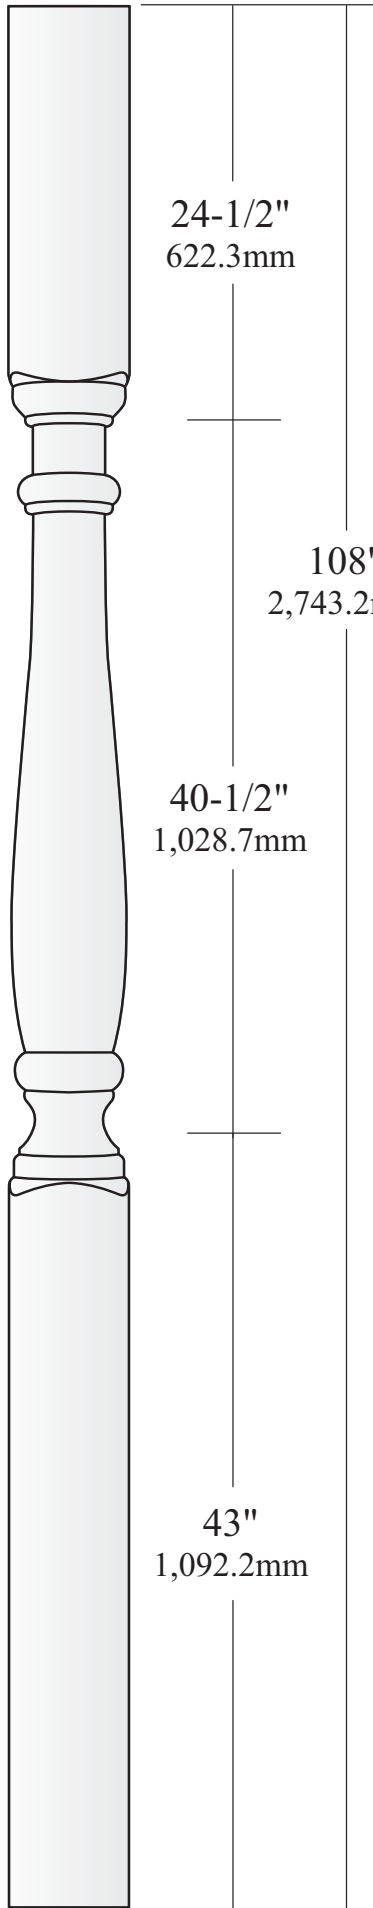

Dimensions and tolerances contained on drawings and figures are for reference only and may not encompass total allowable and approved dimensional variations.

DOCUMENT TITLE:				6" x 6" x 108" 100 Series Legends Porch Post			
This drawing is the property of Fairway Vinyl Systems. Any hard copy of this drawing may not be current. This document and or images contained within may not be reproduced in publication format without express written consent of Fairway Vinyl Systems. Drawings may not be to scale.				FAIRWAY VINYL SYSTEMS			
P.O. Box 37 Mount Joy, Pa 17552				REF# PPPP 400742A P1			
SCALE	SHEETS	DRAWN BY	DATE	REV			
	1 of 1	FVS		1			8-1-08