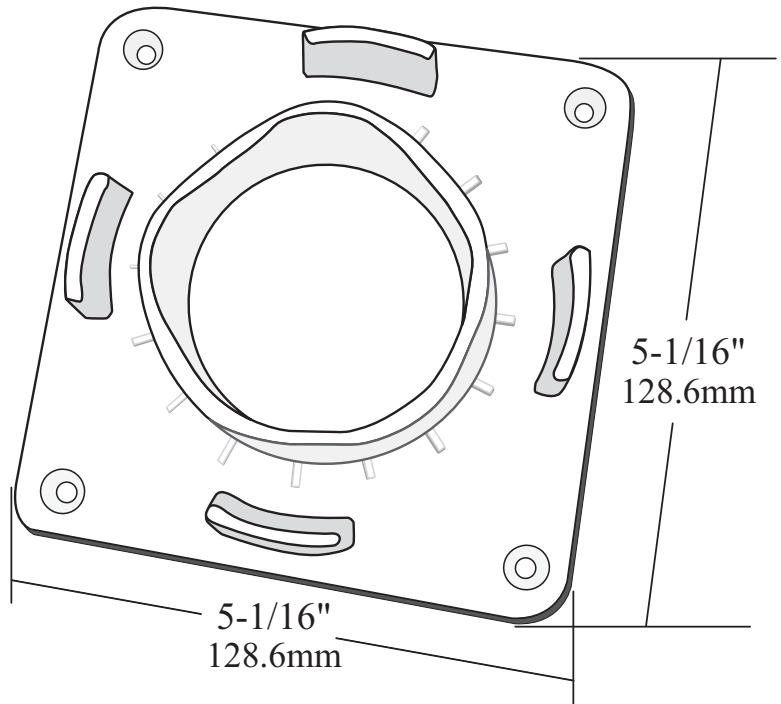

5" Porch Post Plate

DOCUMENT TITLE: 5" x 5" x 108" 200 Series Colonial Porch Post

FAIRWAY VINYL SYSTEMS			
P.O. Box 37 Mount Joy, Pa 17552			
UOM inch/mm	REF#	PPPP 400372 P1	REV 1
SCALE	SHEETS	1 of 1	DRAWN BY EVS
			DATE 12-09-08

Dimensions and tolerances contained on drawings and figures are for reference only and may not encompass total allowable and approved dimensional variations.