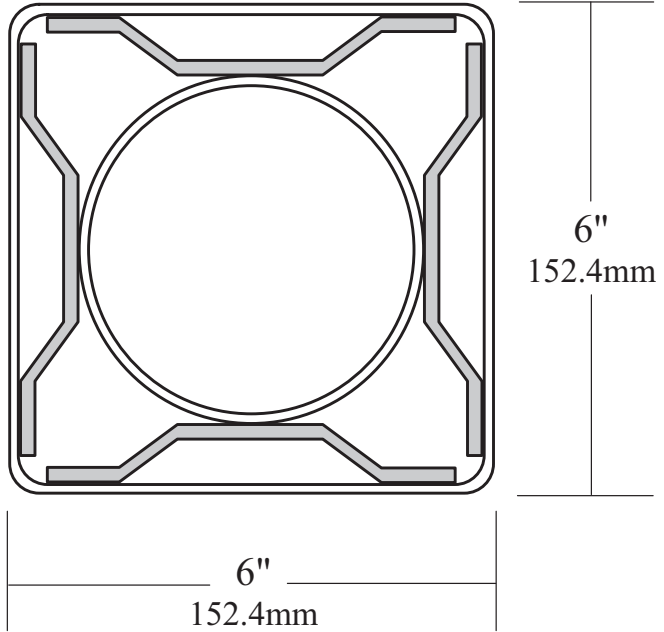

200 Series 5" Porch Post  
(Cross Section View)

5"  
127mm

5"  
127mm

25 1/2"  
647.7mm

108"  
2,743.2mm

40"  
1,016mm

42-1/2"  
1,079.5mm

5" Porch Post Plate

200 Series 5" Porch Post  
(Cross Section View)

5"  
127mm

5"  
127mm

108"  
2,743.2mm

5" Porch Post Plate

5-1/16"  
128.6mm

5-1/16"  
128.6mm

DOCUMENT TITLE: 5" x 5" x 108" 200 Series Square Porch Post			
This drawing is the property of Fairway Vinyl Systems. Any hard copy of this drawing may not be current. This document and or images contained within may not be reproduced in publication format without express written consent of Fairway Vinyl Systems. Drawings may not be to scale.			
<b>FAIRWAY VINYL SYSTEMS</b>			
P.O. Box 37 Mount Joy, Pa 17552			
UOM inch/mm	REF#	PPPP 400380 P1	REV 1
SCALE	SHEETS	1 of 1	DRAWN BY EVS
			DATE 12-08-08

Dimensions and tolerances contained on drawings and figures are for reference only and may not encompass total allowable and approved dimensional variations.

6" Legends Porch Post  
(Cross Section View)

6" Porch Post Plate

Dimensions and tolerances contained on drawings and figures are for reference only and may not encompass total allowable and approved dimensional variations.

DOCUMENT TITLE:				6" x 6" x 108" 100 Series Legends Porch Post			
This drawing is the property of Fairway Vinyl Systems. Any hard copy of this drawing may not be current. This document and or images contained within may not be reproduced in publication format without express written consent of Fairway Vinyl Systems. Drawings may not be to scale.				FAIRWAY VINYL SYSTEMS			
P.O. Box 37 Mount Joy, Pa 17552				REF# PPPP 400742A P1			
SCALE	SHEETS	DRAWN BY	DATE	REV			
	1 of 1	FVS		1			8-1-08