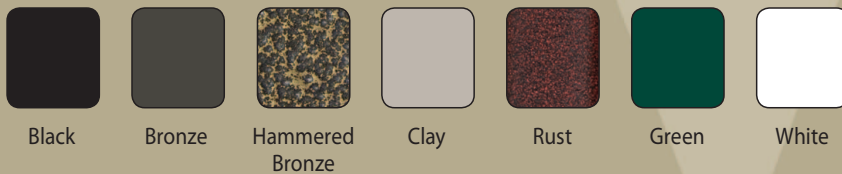

New Product Introduction

Standard and Contour Vinyl Railing

With Aluminum Balusters

Aluminum Baluster Color Options

KIT INCLUDES:

- 1 - Vinyl Top Rail
- 1 - Vinyl Bottom Rail
- Round Aluminum Balusters-
Level - 16 per 6' Kit • 22 per 8' Kit • 26 per 10' Kit
Stair - 14 per 6' Kit • 20 per 8' Kit
- 4 - Mounting Brackets w/Screws
- 2 - Aluminum Rail Inserts
Adhesive-Backed Foam Strip Tape Applied to Each Insert