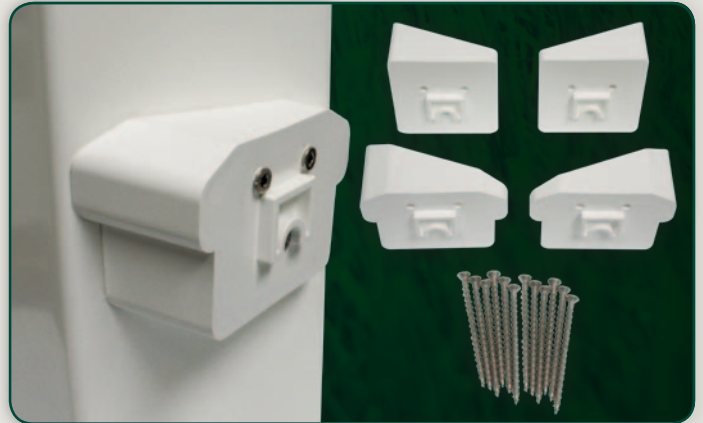

LANDMARKE[®]

BY FAIRWAY[®]

VINYL RAILING

NEW PRODUCT INTRODUCTION

45 DEGREE BRACKET ADAPTER KIT

ROUND COLUMN BRACKET ADAPTER KIT

Available in:

In Stock and Available for Immediate Shipment

**Bagged Kit Includes; 2 - Top Rail Adapters,
2 - Bottom Rail Adapters and Required Hardware**

Pre-Fabricated Kit Makes Angle Installations Easier

22.5 DEGREE BRACKET ADAPTER KIT

	White	Khaki
<i>LANDMARKE</i> 45 Degree Bracket Adapter Kit	400620B \$32.95	400621B \$39.54
<i>LANDMARKE</i> Round Column Bracket Adapter Kit	400620A \$32.95	400621A \$39.54
<i>LANDMARKE</i> 22.5 Degree Bracket Adapter Kit	400620C \$32.95	400621C \$39.54